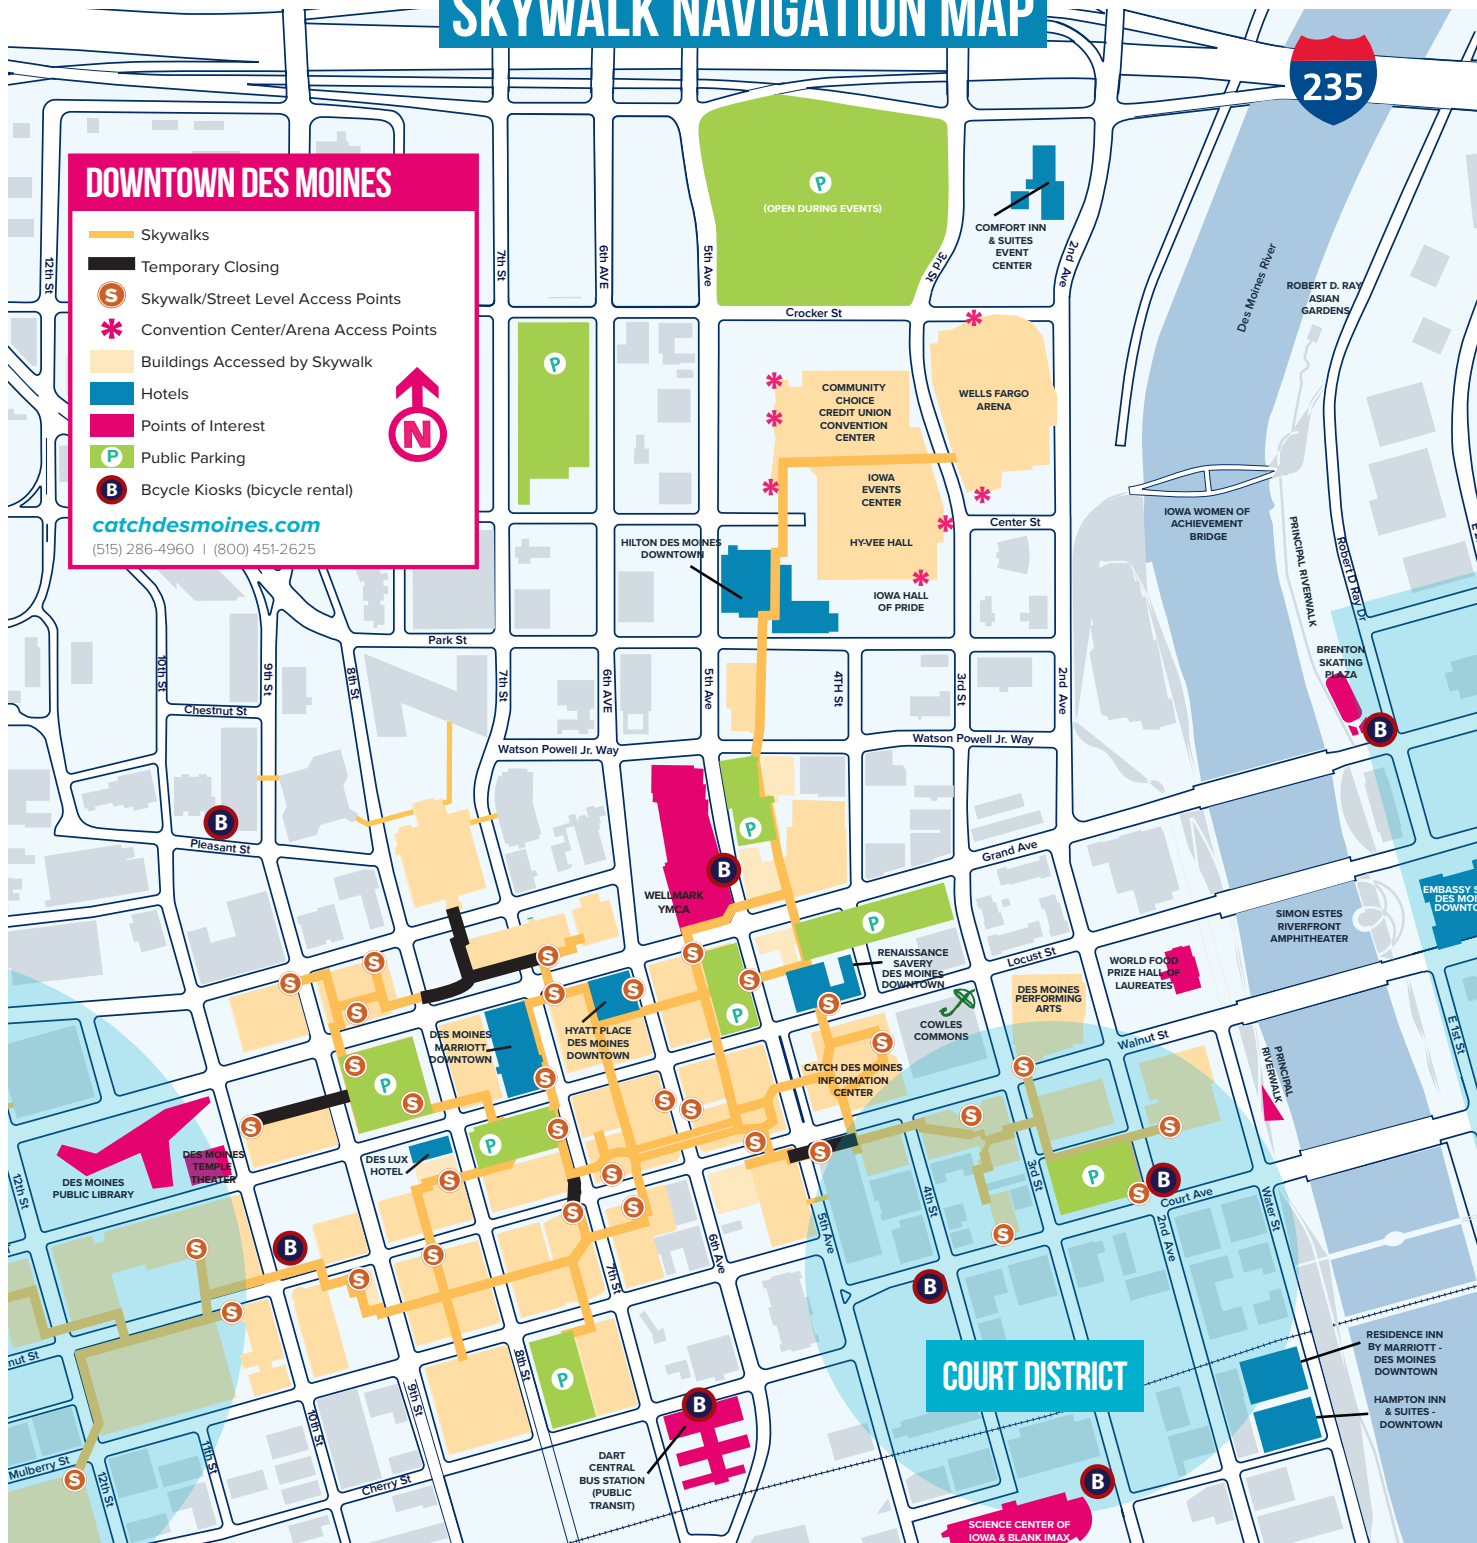

SKYWALK NAVIGATION MAP

DOWNTOWN DES MOINES

- Skywalks
- Temporary Closing
- Skywalk/Street Level Access Points
- Convention Center/Arena Access Points
- Buildings Accessed by Skywalk
- Hotels
- Points of Interest
- Public Parking
- Bicycle Kiosks (bicycle rental)

catchdesmoines.com
(515) 286-4960 | (800) 451-2625

DOWNLOAD OUR SkywalkDSM App!
Available for download on iOS and Android

CATCH
DES MOINES
catchdesmoines.com